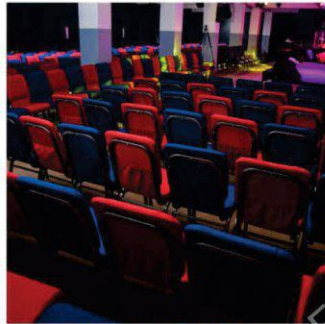

MASTER'S PLACE

- WARRI, DELTA STATE