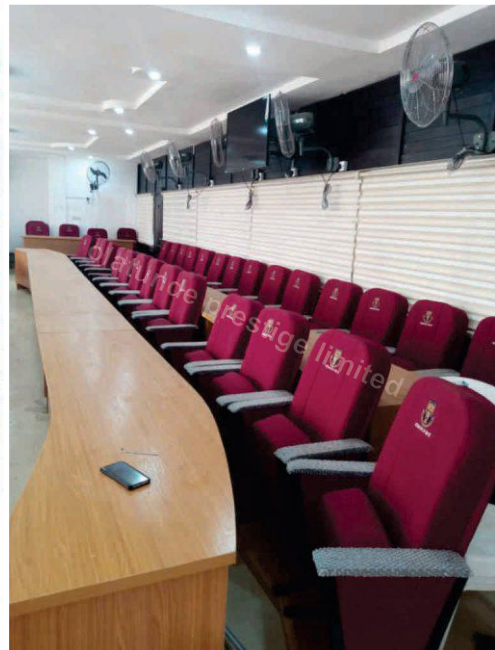

MASTER'S PLACE

- WARRI, DELTA STATE