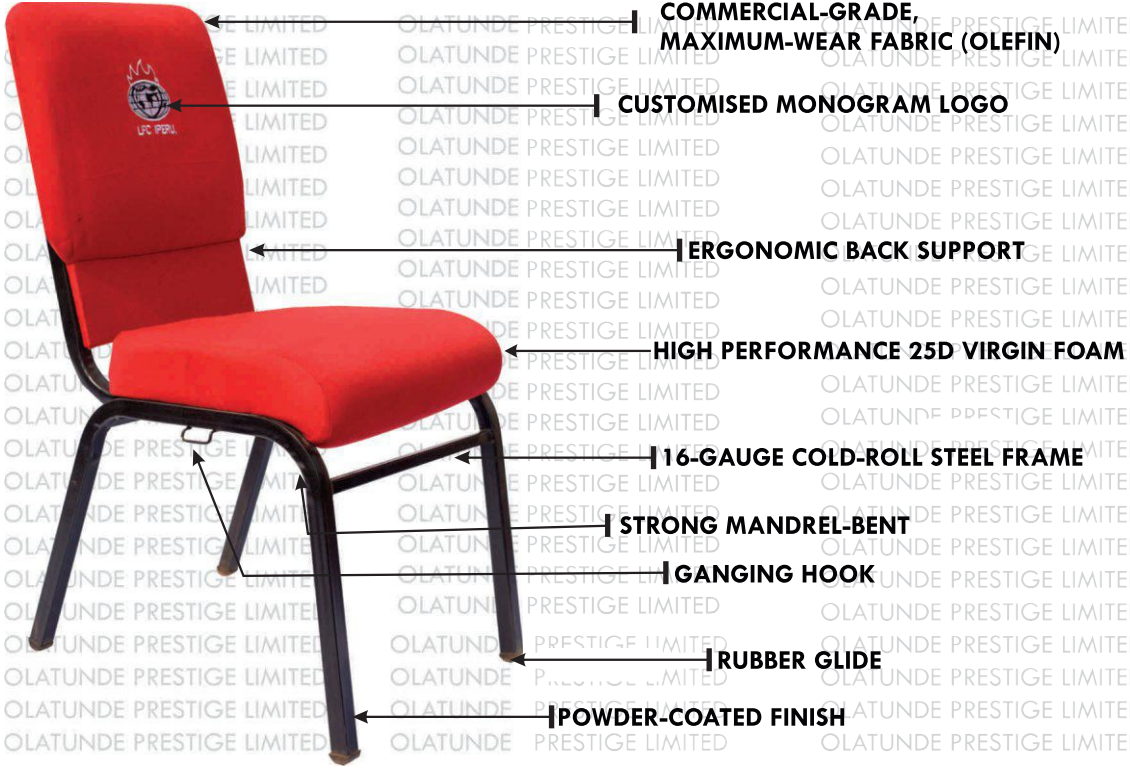

Coupling

Finished chairs

Loading

GET FAMILIAR WITH SOME OF
OUR
CHAIRS' FEATURES
THAT MAKES THEM UNIQUE

**COMMERCIAL-GRADE,
MAXIMUM-WEAR FABRIC (OLEFIN)**

CUSTOMISED MONOGRAM LOGO

ERGONOMIC BACK SUPPORT

HIGH PERFORMANCE 25D VIRGIN FOAM

16-GAUGE COLD-ROLL STEEL FRAME

STRONG MANDREL-BENT

GANGING HOOK

RUBBER GLIDE

POWDER-COATED FINISH

Royal ELEGANCE CLASSIC

The Royal Elegance Classic, assures beauty, comfortability & durability, it comes with various benefits such as:

...a touch of class and so much more.

#17,000

Royal ELEGANCE PLUSH

The Royal Elegance Plush also assures beauty, comfortability, durability, storage and comes with other benefits such as:

- Customization (monogram)
- Real steel frames with 5 years guarantee
- Choice of colour (fabric & leather)
- Long lasting D25 virgin foam
- Powder coating finish (choice of steel colour)
- Ganging hooks for perfect alignment
- Rubber glides for noiseless movement
- Back pocket storage
- After sales services
- Underneath basket
- 12mm 3ply veneer core structural plywood

...a touch of class and so much more.

#18,500

Royal EXECUTIVE CLASSIC

The Royal Executive Classic comes with extra width space for more comfortability and same durability. Other benefits are:

- Customization (monogram)
- Real steel frames with 5 years guarantee
- Choice of colour (fabric & leather)
- Long lasting D25 virgin foam
- Powder coating finish (choice of steel colour)
- Ganging hooks for perfect alignment
- Rubber glides for Noiseless movement
- Back pocket storage
- Wider than elegance (18" wide)
- 12mm 3ply veneer core structural plywood
- After sales services