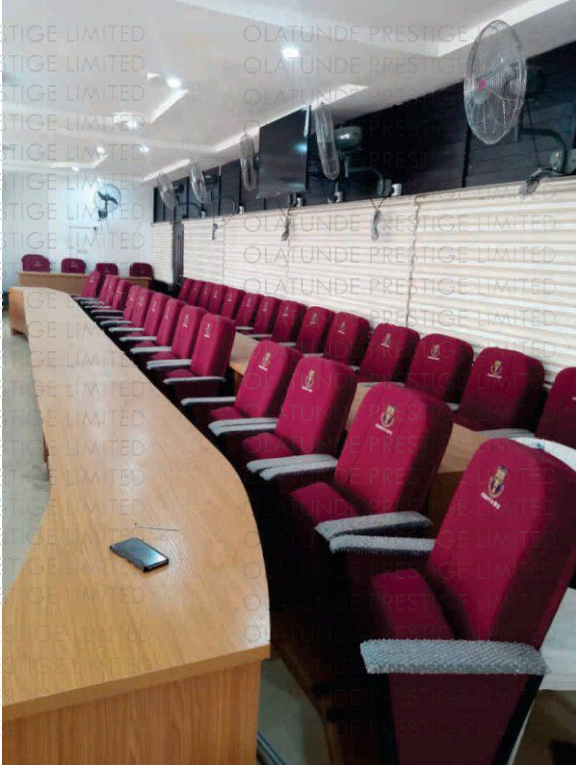

THEATRE

Seat

#100,000

Engineered for comfort seating