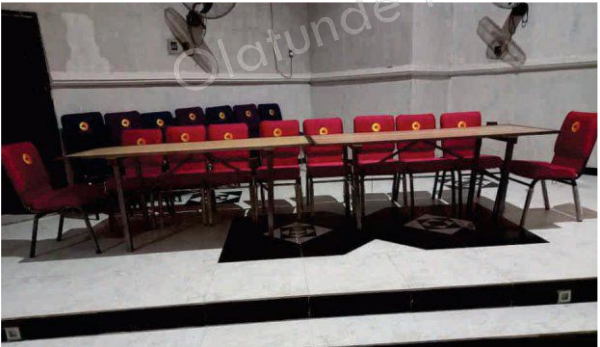

CHOICY EVENT AND PLAZA
-EKET, AKWA-IBOM, NIGERIA