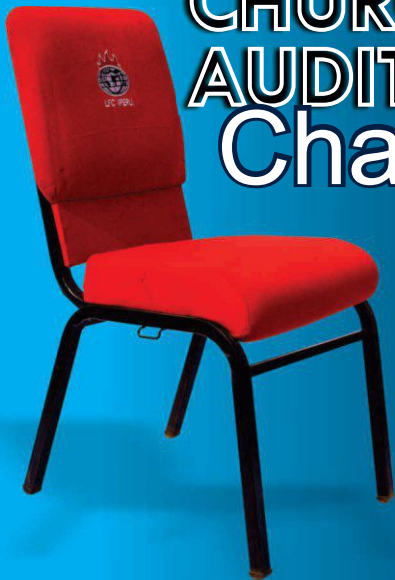

ROYAL BRANDS OF CHURCH/ AUDITORIUM Chairs

www.olatundeprestige.com

COMPANY'S PROFILE

NAME:

OLATUNDE PRESTIGE LIMITED

PURPOSE:

MANUFACTURER OF ROYAL BRAND OF
CHAIRS AND PUBLIC FURNITURES

LOCATION: